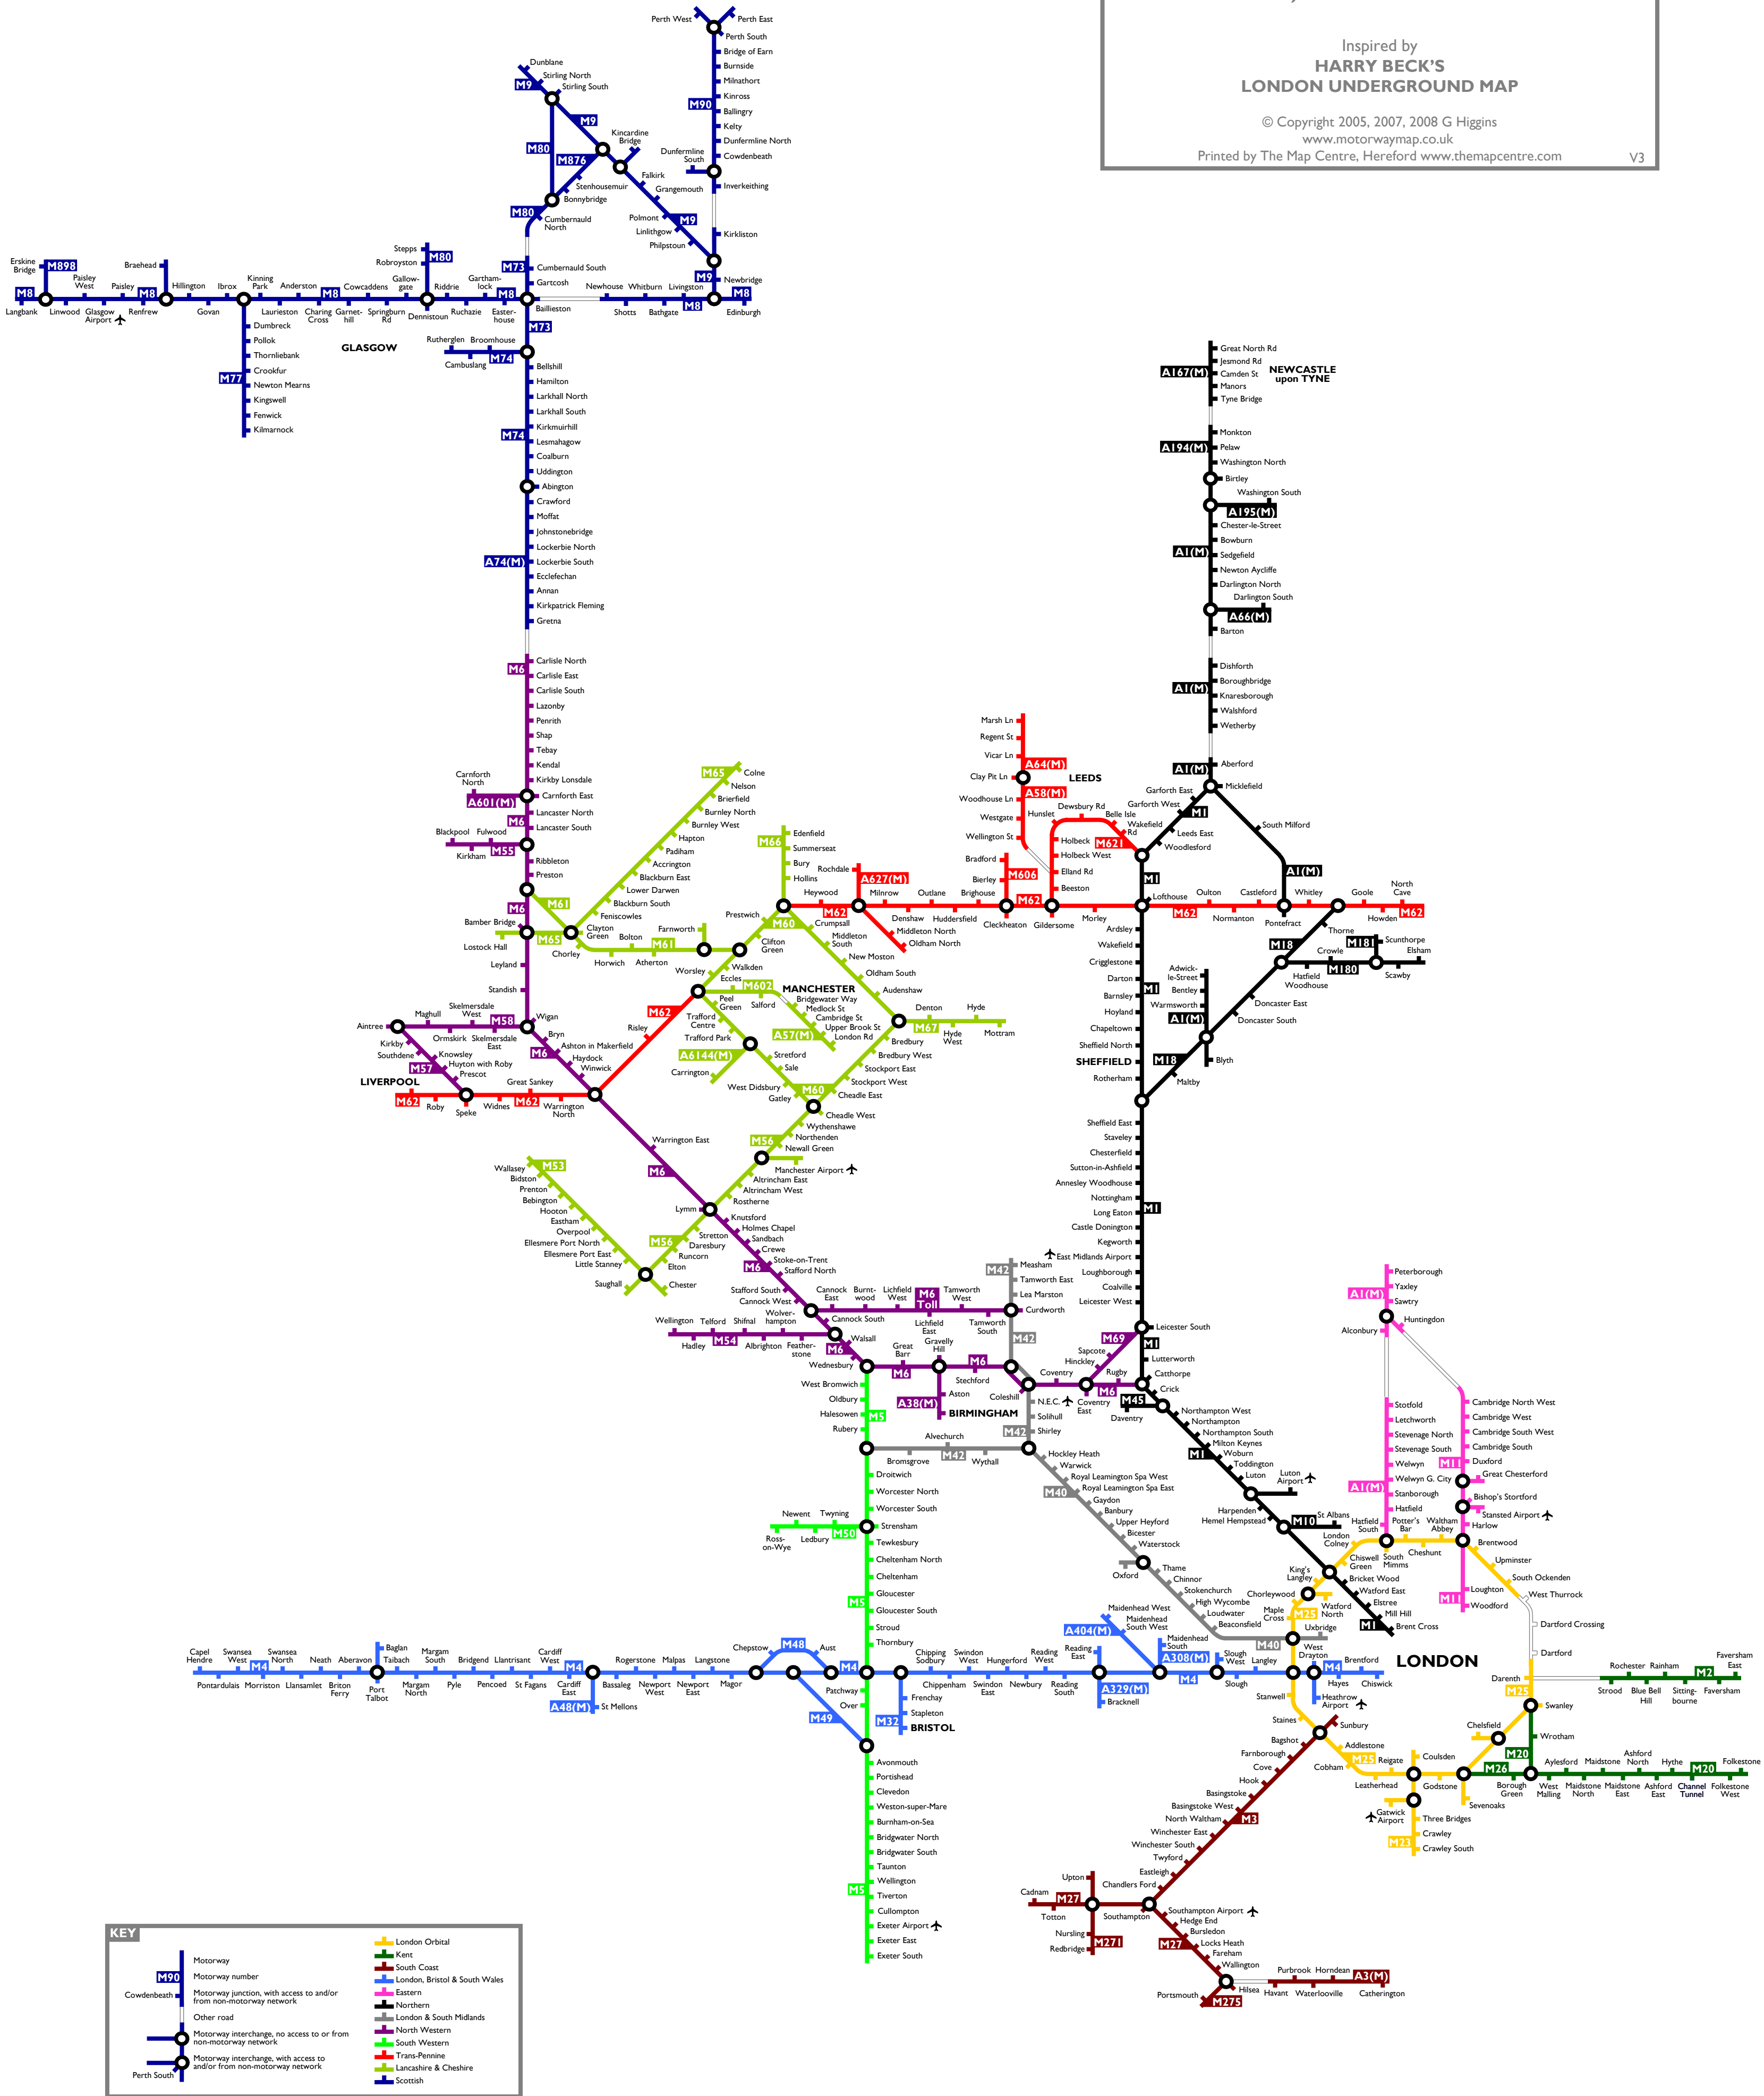

MOTORWAY MAP of ENGLAND, SCOTLAND and WALES

Inspired by
HARRY BECK'S
LONDON UNDERGROUND MAP

© Copyright 2005, 2007, 2008 G Higgins
www.motorwaymap.co.uk
Printed by The Map Centre, Hereford www.themapcentre.com

V3

KEY

- Motorway
- Motorway number
- Motorway junction, with access to and/or from non-motorway network
- Other road
- Motorway interchange, no access to or from non-motorway network
- Motorway interchange, with access to and/or from non-motorway network
- London Orbital
- Kent
- South Coast
- London, Bristol & South Wales
- Eastern
- Northern
- London & South Midlands
- North Western
- South Western
- Trans-Pennine
- Lancashire & Cheshire
- Scottish